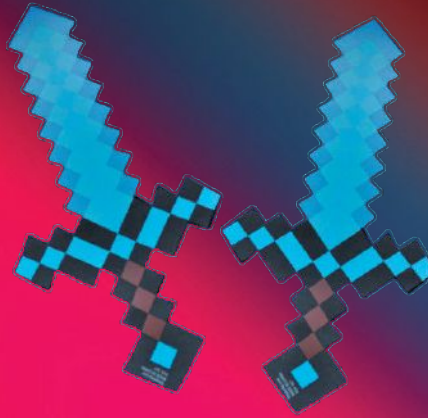

12-$3.20
36-$2.95
72-$2.75

FL-PIXGUNMACHINE

LED PIXEL MACHINE GUN WITH SOUND
72/CASE

12-$3.65
60-$3.40
120-$4.25

SW-FOAMPIX45

14" NON-FLASHING FOAM SWORD
WITH PIXEL DESIGN
120/CASE

12-$2.85
72-$2.35
144-$2.15

SW-PIXFL2

24" BLUE LED FLASHING PIXEL SWORD
WITH MULTI-COLOR LIGHTS
144/CASE

12-$5.45
36-$4.75
72-$4.55

SW-FOAMPIX

24" NON-FLASHING FOAM SWORD WITH PIXEL DESIGN
72/CASE

12-$6.25
24-$6.00
36-$5.75

SW-BUBBLESPIX

FLASHING LED UBBBLE PIXEL SWORD WITH SOUND
36/CASE