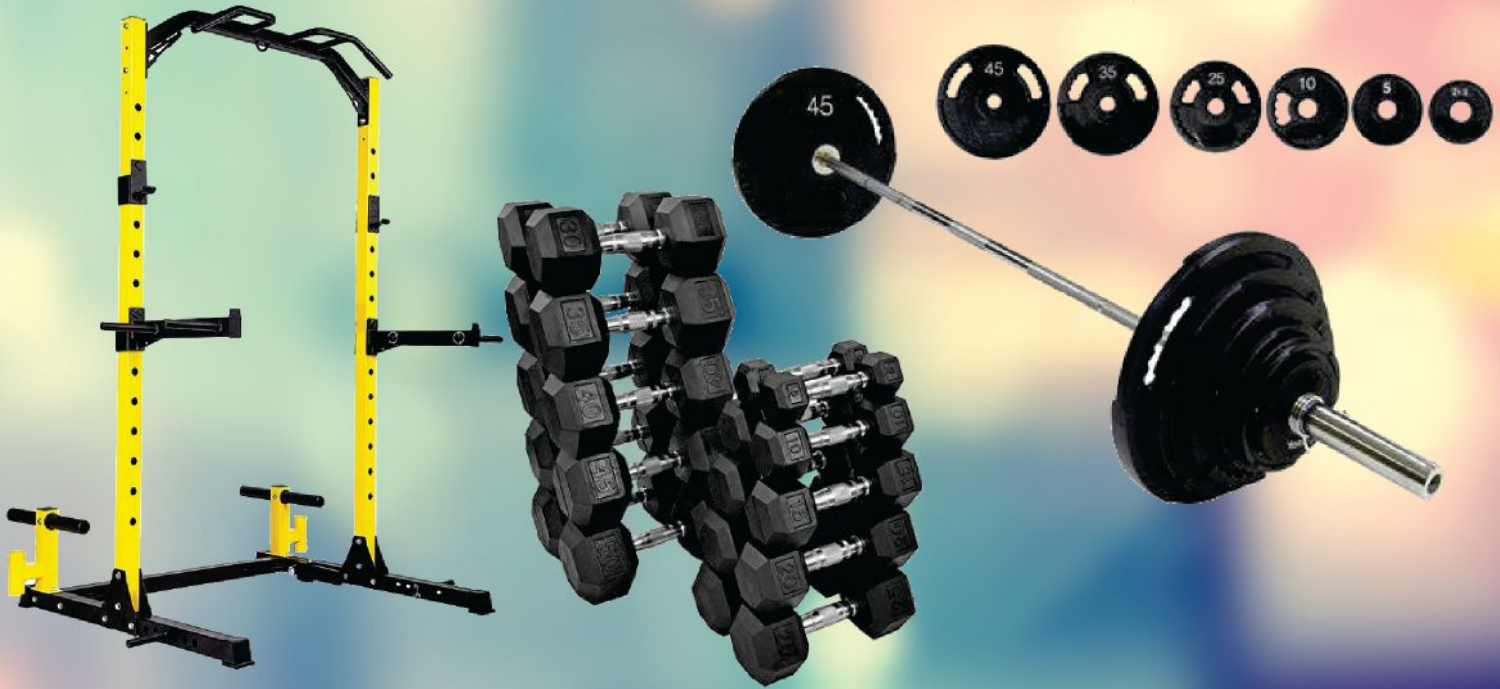

**CALL TODAY FOR
PRICING & AVAILABILITY**

HAT-WINTERASST

**25 ASSORTED
PIECES $100.00**

ASSORTED TEAM WINTER KNIT HATS"
*COMES AS AN ASSORTMENT ONLY