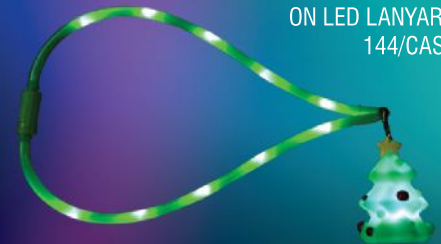

LN-SOCCER

LED STAR CHARM ON
LED LANYARD
1/CASE

LN-STAR

LED SNOWMAN CHARM ON
LED LANYARD
1/CASE

LN-SNOWMAN

LED CHRISTMAS TREE CHARM
ON LED LANYARD
144/CASE

LN-CHTREE

FLASHING SCHOOL BUS CHARM ON
NON FLASHING LANYARD
288/CASE