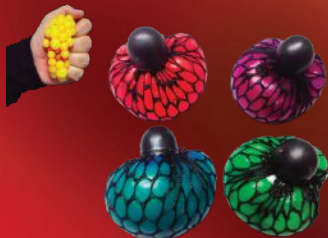

PF-FRUIT

WATER FILLED SQUISHY
SPLAT FRUIT
144/CASE

12-$1.05
72-$1.00
144-$ .80

PF-GRAPE

SLIME FILLED 4" MESH BALL
144/CASE

12-$1.05
72-$1.00
144-$ .80